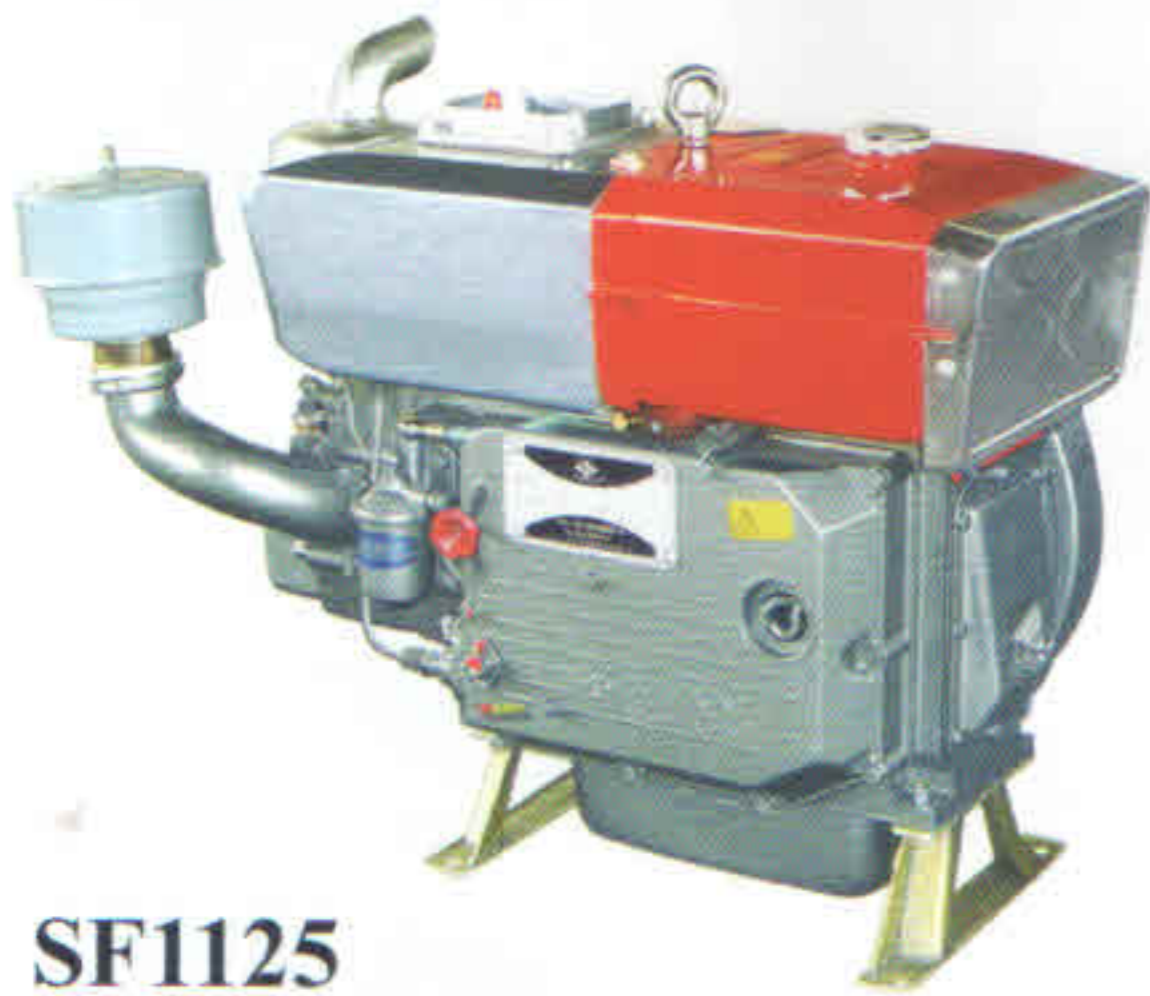

SF1125

技术规格 SPECIFICATIONS

型号 MODEL	S195G	S195GNM	ZS195G	S1100	S1100NM	ZS1100	S1110	S1110M	S1110M-2	S1115	S1115M	S1115M-2	SF1125	SF1125M
型式 TYPE	卧式, 单缸, 四冲程, HORIZONTAL, SINGLE CYLINDER, FOUR - STROKE													
缸径 × 行程 Bore × stroke (mm)	95 × 115		100 × 115				110 × 115			115 × 115		125 × 120		
活塞总排量 (L) Total displacement	0.815		0.903				1.093			1.194		1.473		
压缩比 Compression ratio	20	17	20	17	17			17.6						
标定功率 (kw/r/min) Rated output	9/2000		11.03/2200	10.3/2200	11.03/2200	13.24/2200			14.71/2200		18.38/2200			
燃油消耗率 (g/kw/h)	≤ 258.4	≤ 265.2	≤ 244.8	≤ 257	≤ 263.8	≤ 246.2	≤ 244.8			≤ 242.1		≤ 244.8		
冷却方式 Cooling system	蒸发式 Evaporation	凝汽冷却 Condenser	蒸发式 Evaporation	蒸发式 Evaporation	凝汽冷却 Condenser	蒸发式 Evaporation	蒸发式 Evaporation			蒸发式 Evaporation		蒸发式 Evaporation		
外形尺寸 Overall dimensions (mm)	920 × 500 × 600						858 × 450 × 680					810 × 466 × 685		
净质量 Net weight (kg)	140	160	140	145	165	145	≤ 200							

注: 型号中带有M的柴油机为电起动方式, 其它为手摇起动方式。

Note: the Diesel Engine with "M" means Electric start, otherwise means Hand cranking.

浙江四方集团公司
ZHEJIANG SIFANG GROUP CORP.
浙江四方进出口有限公司
ZHEJIANG SIFANG IMP.& EXP.CO.,LTD.

地址: 中国浙江省永康市总部中心金典大厦7楼

Add: 7th Floor, Jindian Tower, Hardware Center, Yongkang, Zhejiang, China

电话/Tel: 0086-579-87156473 87156475 87156101

传真/Fax: 0086-579-87155637 87157170 87157172

邮编/Post code: 321300

电子信箱/E-mail: sifangie@mail.jhptt.zj.cn

Http://www.sifanggroup.com