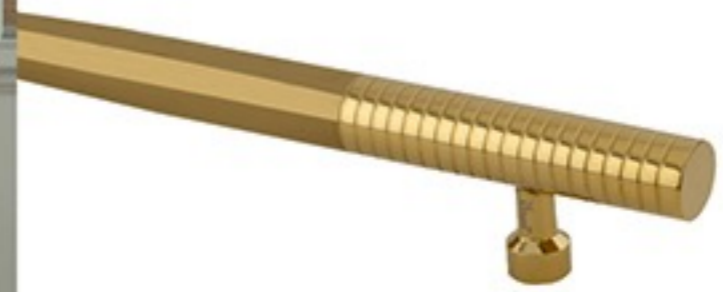

MAIN DOOR HANDLE

MD-SUBMARINE

Material: S.S. 304