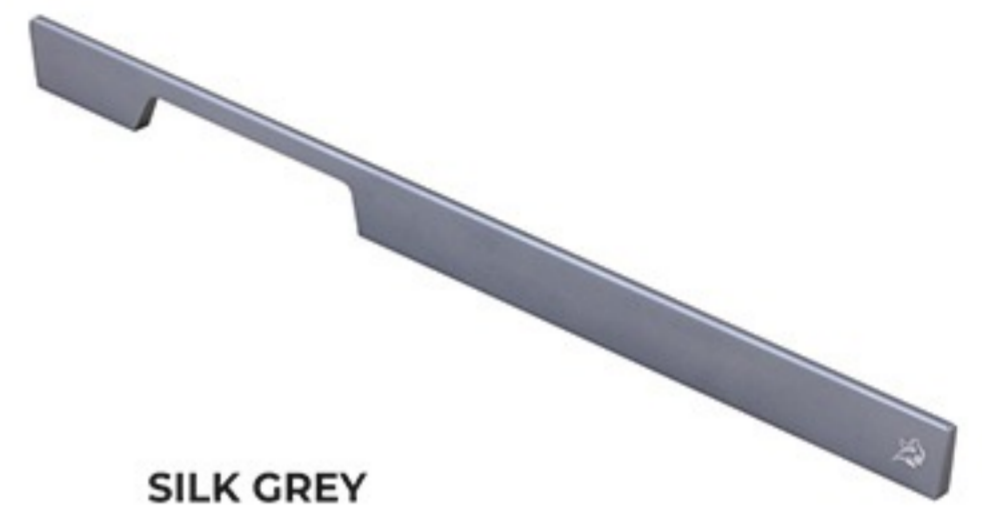

Available Size in mm
160 | 288 | 450 | 900

CONCEAL HANDLE

180

Material: Aluminium

SILK BLACK

SILK GREY

PVD R. GOLD

Available Size in mm
160 | 288 | 450 | 600 | 900