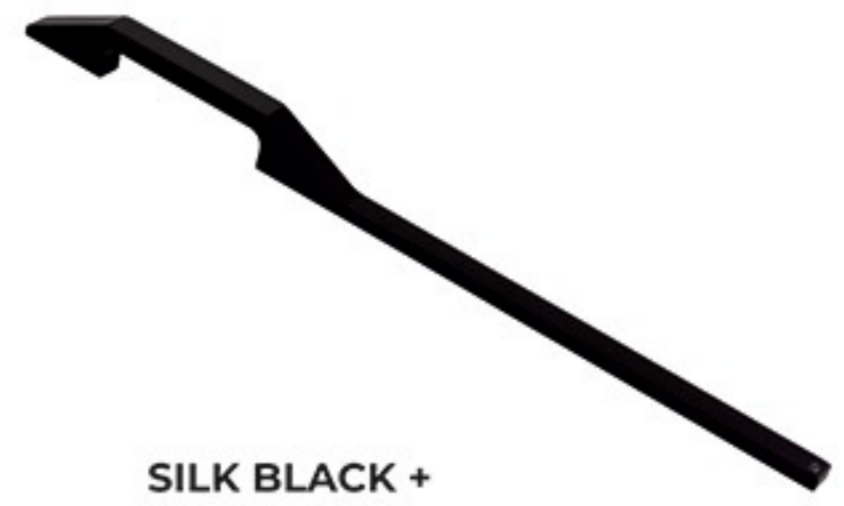

SILK BLACK +
PVD BLACK

SILK BLACK +
PVD GOLD

SILK BLACK +
PVD R. GOLD

Available Size in mm
160 | 450 | 600 | 900

CABINET HANDLE

HORNBILL

Material: Aluminium