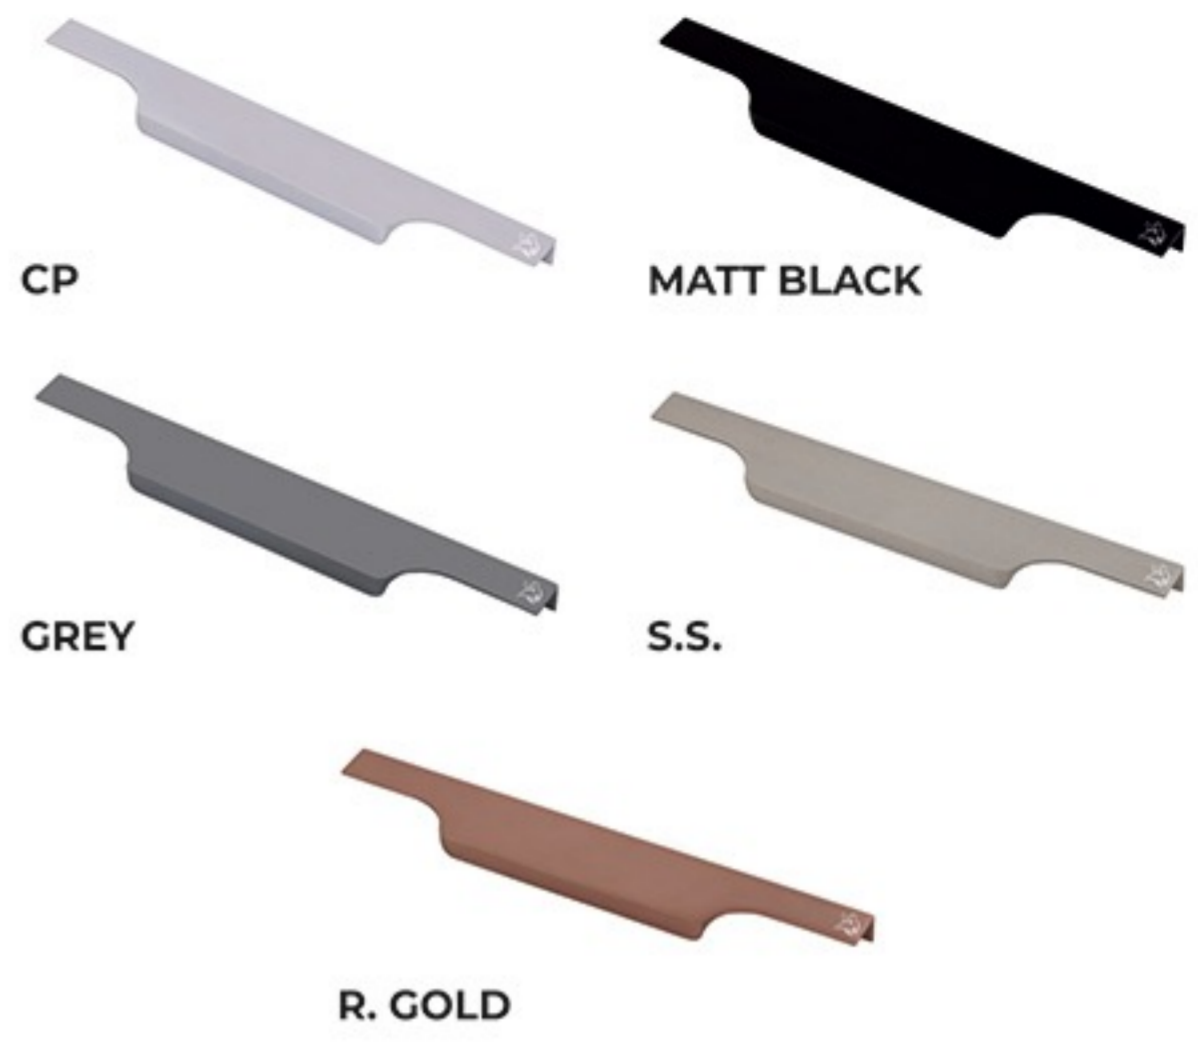

PROFILE HANDLE

125 Regular

Material: Aluminium

CP

MATT BLACK

GREY

S.S.

R. GOLD