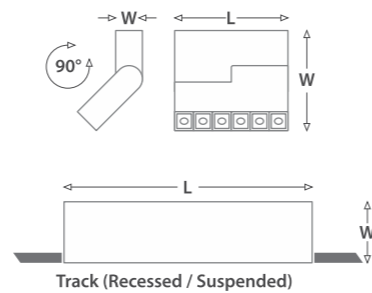

MARBUL

LFTL931J,W

MAGNETIC TRACK LIGHTS

MARBUL

LFTL931T

MAGNETIC TRACK LIGHTS (WALLWASHER)

Wattage (W)		12W	18W
LUMEN OUTPUT	N 4000K	900	1350
	W 3000K	840	1260
SYSTEM EFFICIENCY	No. of LEDs	6	6
	THD (%)	-	-
	Driver Rating (For 1 Spot)	24V DC 500mA	24V DC 750mA
DIMENSIONS (in mm)	Size L	165	323
	W	34	34
	Height H	182	182
Track Size L		500 / 1000 / 2000	
W		40	

SYSTEM SPECS	Housing	Aluminum	
	LED Make	Osram	
	Driver Brand	Meanwell (External)	
BEAM ANGLES	12W, 18W	23°	
CRI	TEMP	IP RATING	INPUT
>80	0-50°	IP-20	24VDC

Wattage (W)		12W	
LUMEN OUTPUT	N 4000K	900	
	W 3000K	840	
SYSTEM EFFICIENCY	No. of LEDs	7	
	THD (%)	-	
	Driver Rating (For 1 Spot)	24V DC 500mA	
DIMENSIONS (in mm)	Size L	137	
	W	34	
	Height H	57	
Track Size L		500 / 1000 / 2000	
W		40	

SYSTEM SPECS	Housing	Aluminum	
	LED Make	Osram	
	Driver Brand	Meanwell (External)	
CRI	TEMP	IP RATING	INPUT
>80	0-50°	IP-20	24VDC