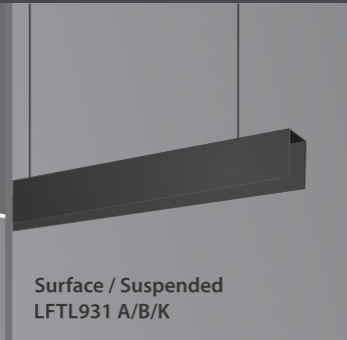

MARBUL

LFTL931T

MAGNETIC TRACK LIGHTS (WALLWASHER)

LFTL931 J/W

Recessed
LFTL931 A/B/K

Surface / Suspended
LFTL931 A/B/K

LFTL931 T

Recessed
LFTL931 A/B/K