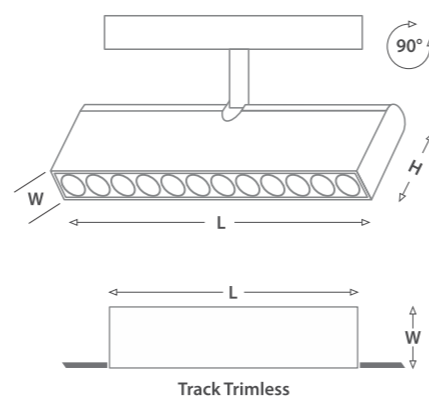

Wattage (W)		6W	12W
LUMEN OUTPUT	N 4000K	660	1320
	W 3000K	630	1260
SYSTEM EFFICIENCY	No. of LEDs	6	12
	Driver Rating	48V DC	48V DC
	UGR Rating	>9	>9
DIMENSIONS (in mm)	Size L	119	233
	W	22	22
	Height H	55	55
Recessed (Trimless)			
Track Size L	500 / 1000 / 2000		
W	67		
H	54		
Cutout Ø	30		
Surface mounted / Pendant / Recessed			
Track Size L	500 / 1000 / 2000		
W	27 (23mm Inner width)		
H	54		

SYSTEM SPEC	Housing	Aluminum	
	LED Make	Osram	
	Driver Brand	Meanwell (External)	
BEAM ANGLES	6W,12W,18W		
	30°		
COLOUR OPTIONS	Black		
	CRI	TEMP	IP RATING
>80	0-45°	IP-20	INPUT
			48VDC