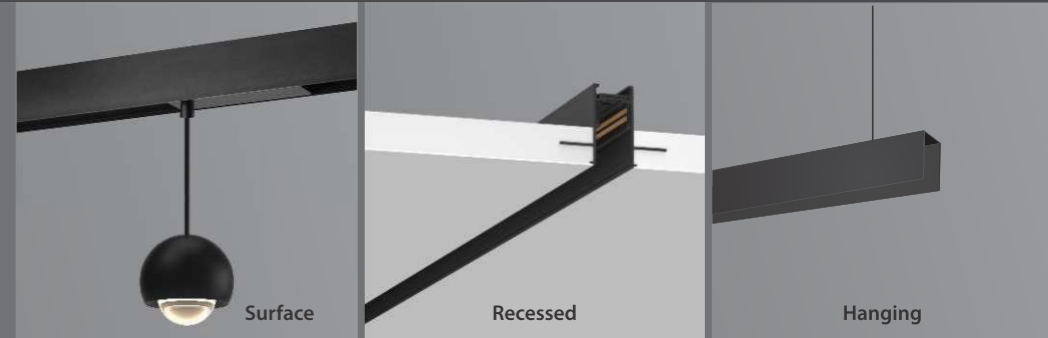

MARBUL PLUS

LFTL1124 M

MEGNETIC TRACK LIGHTS

48 V DC