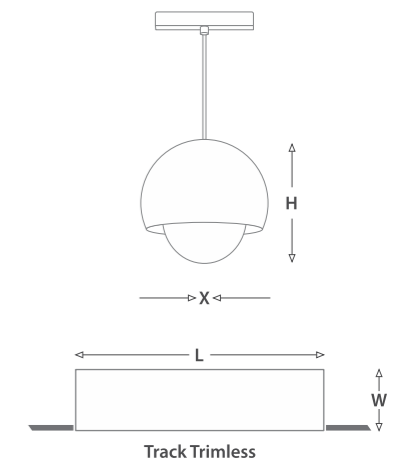

Wattage (W)	8W	
LUMEN OUTPUT	N 4000K	800
	W 3000K	760
SYSTEM EFFICIENCY	No. of LEDs	-
	Driver Rating	48V DC
	UGR Rating	>11
DIMENSIONS (in mm)	Diameter Ø	85
	Height H	76
	Adapter L	115
	Hanging wire L	1.5m
Recessed (Trimless)		
Track Size	L	500 / 1000 / 2000
	W	67
	H	54
	Ø	30
Surface mounted / Pendant / Recessed		
Track Size	L	500 / 1000 / 2000
	W	27 (23mm Inner width)
	H	54
	Ø	30

SYSTEM SPEC	Housing	Aluminum	
	LED Make	Cree	
	Driver Brand	Meanwell (External)	
BEAM ANGLES	8W	40°	
COLOUR OPTIONS	Black		
CRI	TEMP	IP RATING	INPUT
>80	0-45°	IP-20	48VDC