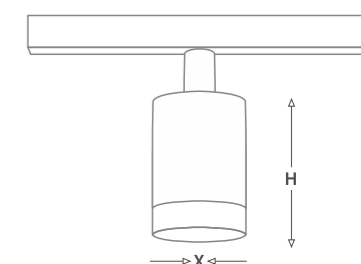

5W	10W
LUMEN OUTPUT	N 4000K	550	1100
	W 3000K	525	1050
SYSTEM EFFICIENCY	No. of LEDs	-	-
	Driver Rating	48V DC	48V DC
	UGR Rating	>9	>9
DIMENSIONS (in mm)	Diameter Ø	50	50
	Height H	73	73
	Adapter L	185	185
	Recessed (Trimless)		
Track Size	L	500 / 1000 / 2000	
	W	67	
	H	54	
	Cutout Ø	30	
Surface mounted / Pendant / Recessed			
Track Size	L	500 / 1000 / 2000	
	W	27 (23mm Inner width)	
	H	54	
	Colour Options		
Black			

SYSTEM SPEC	Housing	Aluminum	
	LED Make	Cree	
BEAM ANGLES	Driver Brand	Meanwell (External)	
	5W, 10W		
COLOUR OPTIONS	36°		
	Black		
CRI	TEMP	IP RATING	INPUT
>80	0-45°	IP-20	48VDC