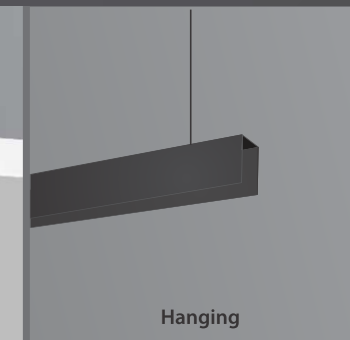

MARBUL PLUS

LFTL1124 J

MEGNETIC TRACK LIGHTS

48 V DC