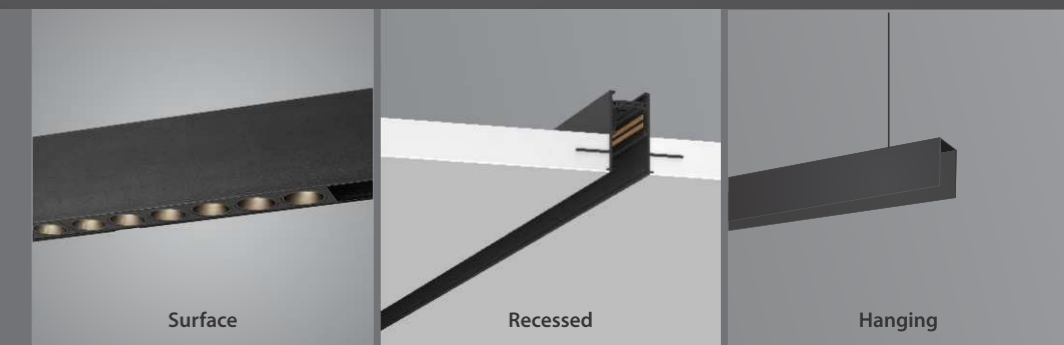

Wattage (W)		12W
LUMEN OUTPUT	N 4000K	1200
	W 3000K	1080
SYSTEM EFFICIENCY	No. of LEDs	-
	Driver Rating	48V DC
UGR Rating		>25
DIMENSIONS (in mm)	Diameter Ø	113
	Height H	35
	Adapter L	185
Recessed (Trimless)		
Track Size	L	500 / 1000 / 2000
	W	67
	H	54
	Ø	30
Surface mounted / Pendant / Recessed		
Track Size	L	500 / 1000 / 2000
	W	27 (23mm Inner width)
	H	54