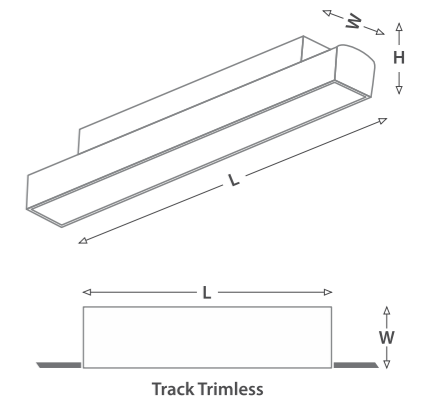

Wattage (W)		7W	15W	22W
LUMEN OUTPUT	N 4000K	700	1500	2200
	W 3000K	630	1350	2090
SYSTEM EFFICIENCY	Driver Rating	48V DC	48V DC	48V DC
	UGR Rating	>25	>25	>25
DIMENSIONS (in mm)	Size L	233	463	693
	W	22	22	22
	Height H	43	43	43
Recessed (Trimless)				
Track Size L	500 / 1000 / 2000			
W	67			
H	54			
Cutout Ø	30			
Surface mounted / Pendant / Recessed				
Track Size L	500 / 1000 / 2000			
W	27 (23mm Inner width)			
H	54			

SYSTEM SPEC	Housing	Aluminum	
	LED Make	Edison	
	Driver Brand	Meanwell (External)	
BEAM ANGLES	7W,15W,22W		
	100°		
COLOUR OPTIONS	Black		
	CRI	TEMP	IP RATING
>80	0-45°	IP-20	INPUT
			48VDC