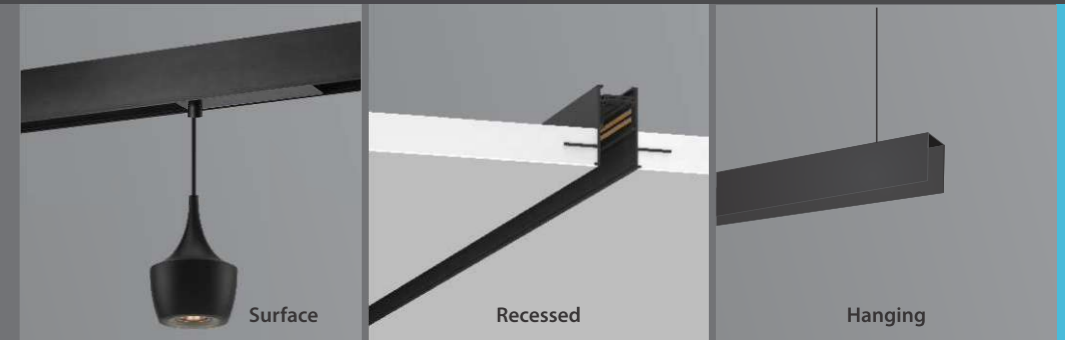

MARBUL PLUS

LFTL1124 H

MEGNETIC TRACK LIGHTS

MARBUL PLUS

LFTL1124 I

MEGNETIC TRACK LIGHTS