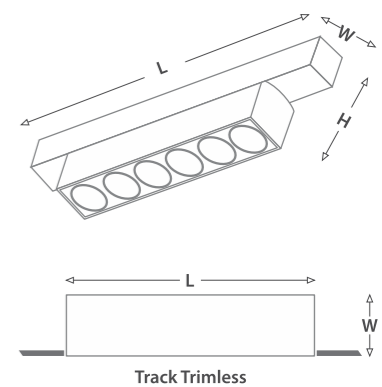

Wattage (W)	6W	12W	18W	
LUMEN OUTPUT	N	4000K	660	1320	1980	
	W	3000K	630	1260	1890	
SYSTEM EFFICIENCY	No. of LEDs		6	12	18	
	Driver Rating		48V DC	48V DC	48V DC	
	UGR Rating		>9	>9	>9	
DIMENSIONS (in mm)	Size	L	119	233	348	
		W	22	22	22	
	Height	H	43	43	43	
	Recessed (Trimless)					
Cutout	Track Size	L	500 / 1000 / 2000			
		W	67			
		H	54			
		Ø	30			
Surface mounted / Pendant / Recessed						
Track Size	L	500 / 1000 / 2000				
	W	27 (23mm Inner width)				
	H	54				

SYSTEM SPEC	Housing	Aluminum	
	LED Make	Osram	
BEAM ANGLES	Driver Brand	Meanwell (External)	
	6W, 12W, 18W		
COLOUR OPTIONS	30°		
	Black		
CRI	TEMP	IP RATING	INPUT
>80	0-45°	IP-20	48VDC