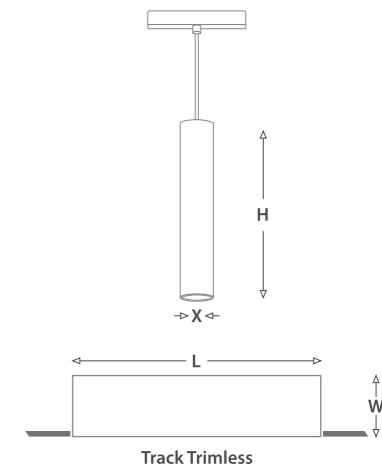

Wattage (W)	5W	12W
LUMEN OUTPUT	N 4000K	550	1320
	W 3000K	525	1260
SYSTEM EFFICIENCY	No. of LEDs	-	-
	Driver Rating	48V DC	48V DC
	UGR Rating	>14	>14
DIMENSIONS (in mm)	Diameter Ø	40	50
	Height H	300	300
	Adapter L	185	185
	Hanging wire L	1.5m	1.5m

Recessed (Trimless)			
Track Size	L	500 / 1000 / 2000	
	W	67	
	H	54	
Cutout	Ø	30	

Surface mounted / Pendant / Recessed			
Track Size	L	500 / 1000 / 2000	
	W	27 (23mm Inner width)	
	H	54	

SYSTEM SPEC	Housing	Aluminum
	LED Make	Cree
	Driver Brand	Meanwell (External)

BEAM ANGLES	5W, 12W
	36°

COLOUR OPTIONS
Black

CRI	TEMP	IP RATING	INPUT
>80	0-45°	IP-20	48VDC