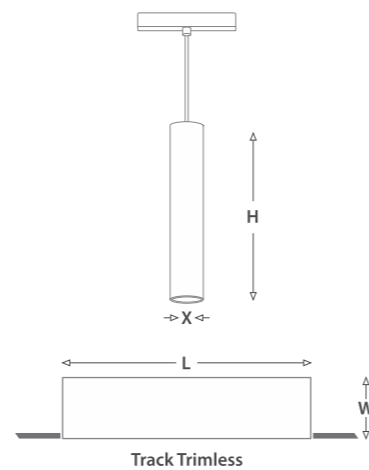

Wattage (W)		5W	12W
LUMEN OUTPUT	N 4000K	550	1320
	W 3000K	525	1260
SYSTEM EFFICIENCY	No. of LEDs	-	-
	Driver Rating	48V DC	48V DC
	UGR Rating	>14	>14
DIMENSIONS (in mm)	Diameter Ø	40	50
	Height H	300	300
	Adapter L	185	185
	Hanging wire L	1.5m	1.5m
Recessed (Trimless)			
Track Size	L	500 / 1000 / 2000	
	W	67	
	H	54	
	Ø	30	
Surface mounted / Pendant / Recessed			
Track Size	L	500 / 1000 / 2000	
	W	27 (23mm Inner width)	
	H	54	

SYSTEM SPEC	Housing	Aluminum	
	LED Make	Cree	
	Driver Brand	Meanwell (External)	
BEAM ANGLES	5W, 12W	36°	
	COLOUR OPTIONS	Black	
CRI	TEMP	IP RATING	INPUT
>80	0-45°	IP-20	48VDC