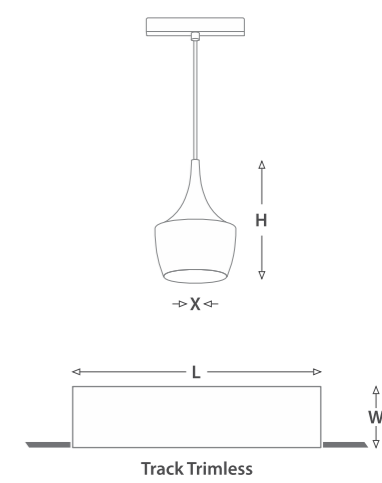

Wattage (W)	5W
LUMEN OUTPUT	N 4000K 550
	W 3000K 525

SYSTEM EFFICIENCY	No. of LEDs	-
	Driver Rating	48V DC
	UGR Rating	>9

DIMENSIONS (in mm)	Diameter Ø	79
	Height H	120
	Adapter L	185
	Hanging wire L	1.5m

Recessed (Trimless)		
Track Size L	500 / 1000 / 2000	
W	67	
H	54	
Cutout Ø	30	

Surface mounted / Pendant / Recessed		
Track Size L	500 / 1000 / 2000	
W	27 (23mm Inner width)	
H	54	

SYSTEM SPEC	Housing	Aluminum
	LED Make	Cree
DRIVER BRAND	Driver Brand	Meanwell (External)

COLOUR OPTIONS
Black

CRI	TEMP	IP RATING	INPUT
>80	0-45°	IP-20	48VDC