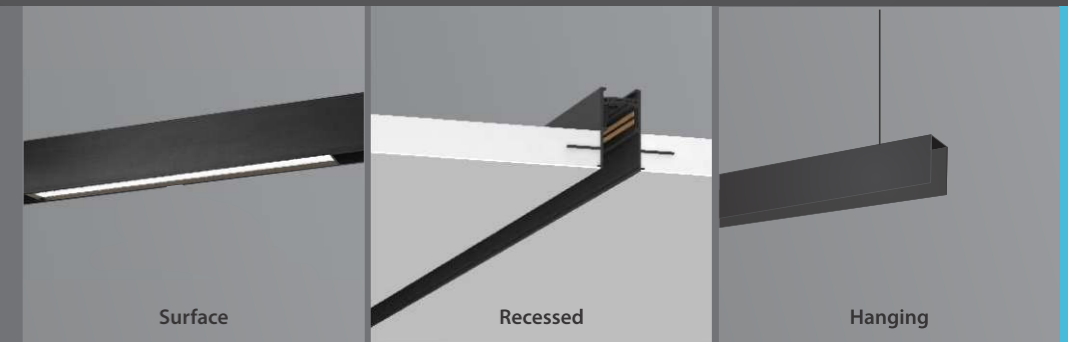

MARBUL PLUS

LFTL1124 G

MEGNETIC TRACK LIGHTS

Wattage (W)		7W	15W	22W
LUMEN OUTPUT	N 4000K	700	1500	2200
	W 3000K	630	1350	2090
SYSTEM EFFICIENCY	Driver Rating	48V DC	48V DC	48V DC
	UGR Rating	>25	>25	>25
DIMENSIONS (in mm)	Size	L 233 W 22	H 463 W 22	L 693 W 22
	Height	H 43	H 43	H 43
Recessed (Trimless)				
Track Size	L	500 / 1000 / 2000		
	W	67		
	H	54		
Cutout	Ø	30		
Surface mounted / Pendant / Recessed				
Track Size	L	500 / 1000 / 2000		
	W	27 (23mm Inner width)		
	H	54		

SYSTEM SPEC	Housing	Aluminum	
	LED Make	Edison	
BEAM ANGLES	Driver Brand	Meanwell (External)	
	7W, 15W, 22W		
COLOUR OPTIONS	100°		
	Black		
CRI	TEMP	IP RATING	INPUT
>80	0-45°	IP-20	48VDC