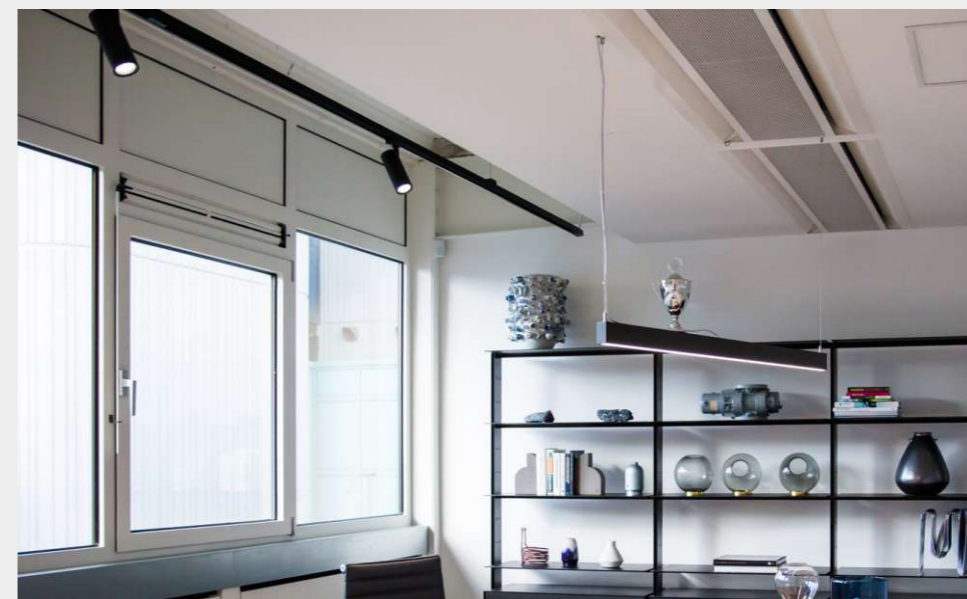

LAFIT

Magnetic Series