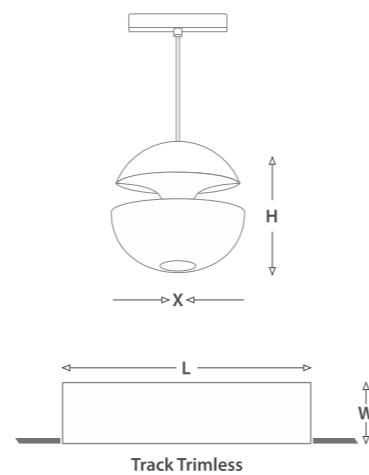

Wattage (W)	8W	
LUMEN OUTPUT	N 4000K	800
	W 3000K	760
SYSTEM EFFICIENCY	No. of LEDs	-
	Driver Rating	48V DC
	UGR Rating	>9 >9
DIMENSIONS (in mm)	Diameter Ø	100 100
	Height H	97 97
	Adapter L	185 185
	Hanging wire L	1.5m 1.5m
Recessed (Trimless)		
Track Size	L	500 / 1000 / 2000
	W	67
	H	54
	Ø	30
Surface mounted / Pendant / Recessed		
Track Size	L	500 / 1000 / 2000
	W	27 (23mm Inner width)
	H	54
	Ø	30

SYSTEM SPEC	Housing	Aluminum	
	LED Make	Cree	
	Driver Brand	Meanwell (External)	
BEAM ANGLES	8W	36°	
COLOUR OPTIONS	Black	Champagne Gold	
CRI	TEMP	IP RATING	INPUT
>80	0-45°	IP-20	48VDC