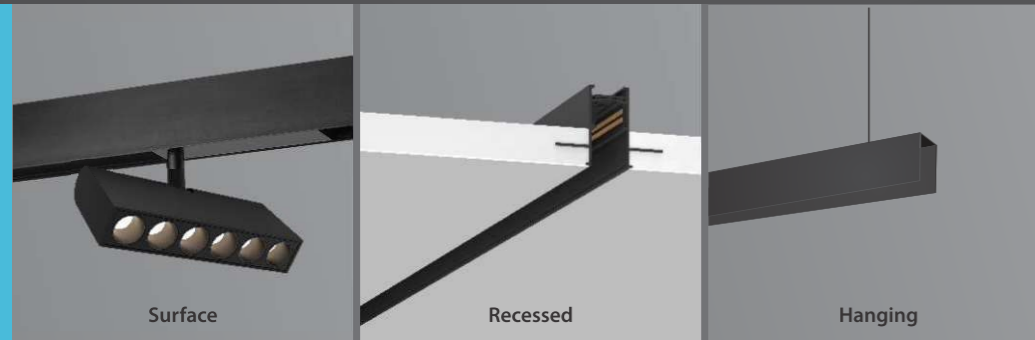

MARBUL PLUS

LFTL1124 F

MEGNETIC TRACK LIGHTS

MARBUL PLUS

LFTL1124 G

MEGNETIC TRACK LIGHTS