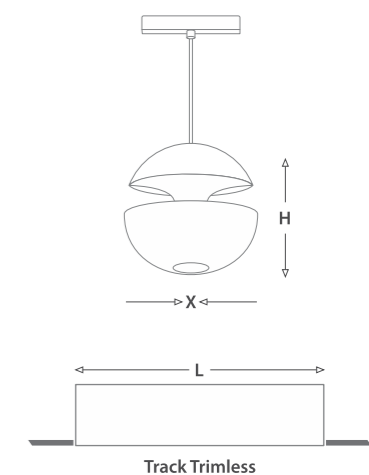

Wattage (W)	8W	
LUMEN OUTPUT	N 4000K	800
	W 3000K	760
SYSTEM EFFICIENCY	No. of LEDs	-
	Driver Rating	48V DC
	UGR Rating	>9 >9
DIMENSIONS (in mm)	Diameter Ø	100 100
	Height H	97 97
	Adapter L	185 185
	Hanging wire L	1.5m 1.5m

Recessed (Trimless)		
Track Size L	500 / 1000 / 2000	
W	67	
H	54	
Cutout Ø	30	

Surface mounted / Pendant / Recessed		
Track Size L	500 / 1000 / 2000	
W	27 (23mm Inner width)	
H	54	

SYSTEM SPEC	Housing	Aluminum
	LED Make	Cree
	Driver Brand	Meanwell (External)

BEAM ANGLES	8W
	36°

COLOUR OPTIONS	Black
	Champagne Gold

CRI	TEMP	IP RATING	INPUT
>80	0-45°	IP-20	48VDC