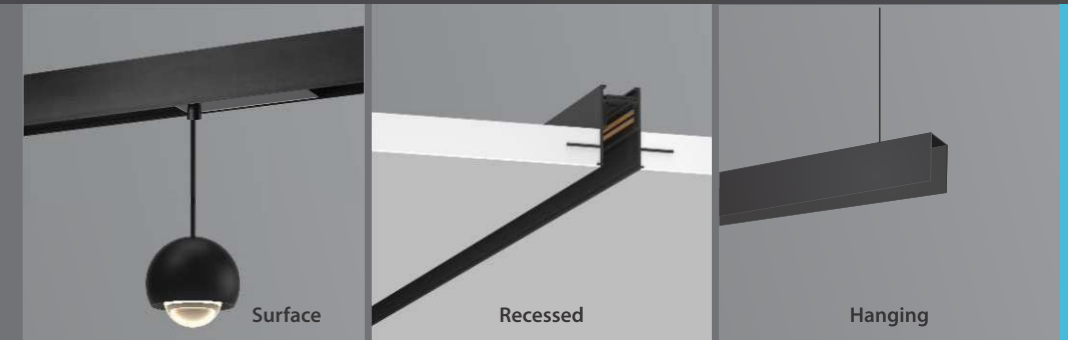

MARBUL PLUS

LFTL1124 L

MEGNETIC TRACK LIGHTS

MARBUL PLUS

LFTL1124 M

MEGNETIC TRACK LIGHTS

Wattage (W)	8W	
LUMEN OUTPUT	N 4000K	800
	W 3000K	760
SYSTEM EFFICIENCY	No. of LEDs	-
	Driver Rating	48V DC
	UGR Rating	>9 >9
DIMENSIONS (in mm)	Diameter Ø	100 100
	Height H	97 97
	Adapter L	185 185
	Hanging wire L	1.5m 1.5m
Recessed (Trimless)		
Track Size	L	500 / 1000 / 2000
	W	67
	H	54
	Ø	30
Surface mounted / Pendant / Recessed		
Track Size	L	500 / 1000 / 2000
	W	27 (23mm Inner width)
	H	54
	Ø	30