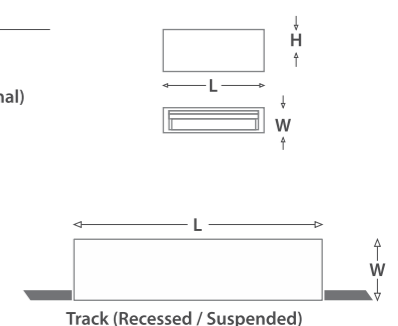

Surface / Suspended
LFTL931 A/B/K

Wattage (W)		12W	
LUMEN OUTPUT	N 4000K	900	
	W 3000K	840	
SYSTEM EFFICIENCY	No. of LEDs	7	
	THD (%)	-	
	Driver Rating (For 1 Spot)	24V DC 500mA	
DIMENSIONS (in mm)	Size L	137	
	W	34	
	Height H	57	
Track Size L		500 / 1000 / 2000	
W		40	

SYSTEM SPECS	Housing	Aluminum	
	LED Make	Osram	
	Driver Brand	Meanwell (External)	
CRI	TEMP	IP RATING	INPUT
>80	0-50°	IP-20	24VDC