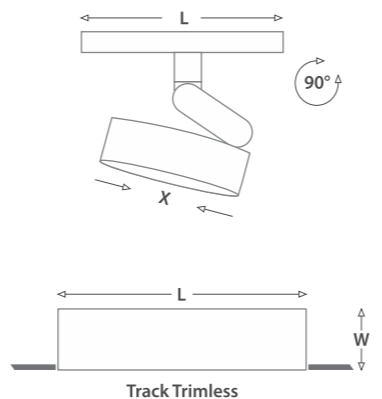

Wattage (W)		12W
LUMEN OUTPUT	N 4000K	1200
	W 3000K	1080
SYSTEM EFFICIENCY	No. of LEDs	-
	Driver Rating	48V DC
UGR Rating		>25
DIMENSIONS (in mm)	Diameter Ø	113
	Height H	35
	Adapter L	185
Recessed (Trimless)		
Track Size	L	500 / 1000 / 2000
	W	67
	H	54
	Ø	30
Surface mounted / Pendant / Recessed		
Track Size	L	500 / 1000 / 2000
	W	27 (23mm Inner width)
	H	54

SYSTEM SPEC	Housing	Aluminum	
	LED Make	Edison	
Driver Brand		Meanwell (External)	
BEAM ANGLES	12W	100°	
	COLOUR OPTIONS		Black
CRI	TEMP	IP RATING	INPUT
>80	0-45°	IP-20	48VDC