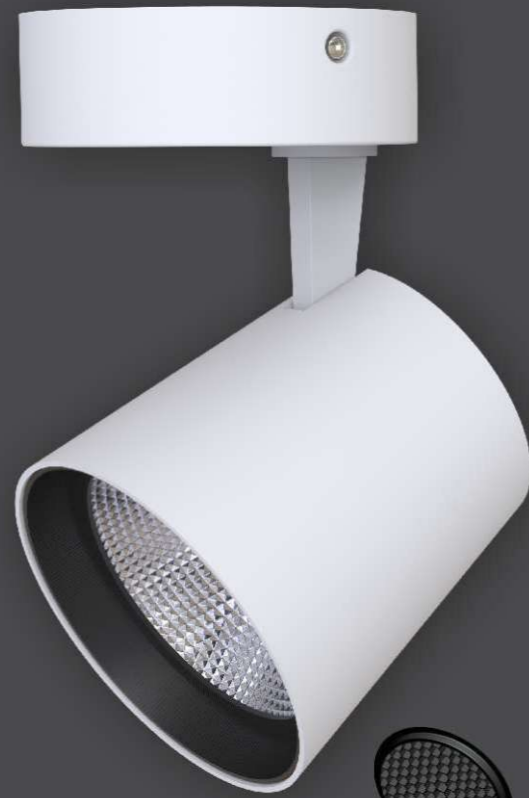

FUNNEL

SURFACE SPOT LIGHT

LFSS1079A,B

Accessories

ANTI-GLARE

TILTABLE