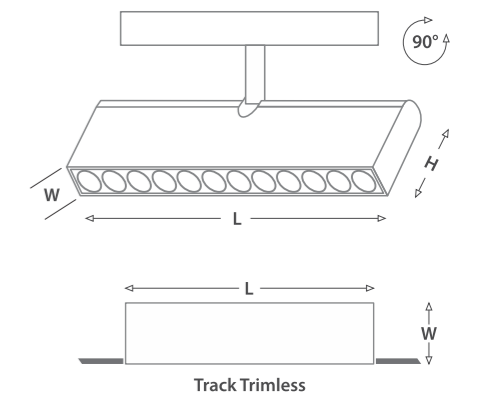

Wattage (W)	6W	12W
LUMEN OUTPUT	N 4000K	660	1320
	W 3000K	630	1260

SYSTEM EFFICIENCY	No. of LEDs	6	12
	Driver Rating	48V DC	48V DC
	UGR Rating	>9	>9

DIMENSIONS (in mm)	Size	L	119	233
		W	22	22
	Height	H	55	55

Recessed (Trimless)			
Track Size	L	500 / 1000 / 2000	
	W	67	
	H	54	
Cutout	Ø	30	

Surface mounted / Pendant / Recessed			
Track Size	L	500 / 1000 / 2000	
	W	27 (23mm Inner width)	
	H	54	

SYSTEM SPEC	Housing	Aluminum
	LED Make	Osram
	Driver Brand	Meanwell (External)

BEAM ANGLES	6W, 12W, 18W
	30°

COLOUR OPTIONS	Black

CRI	TEMP	IP RATING	INPUT
>80	0-45°	IP-20	48VDC