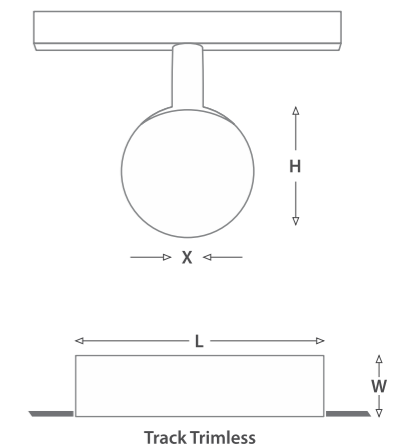

Track Trimless