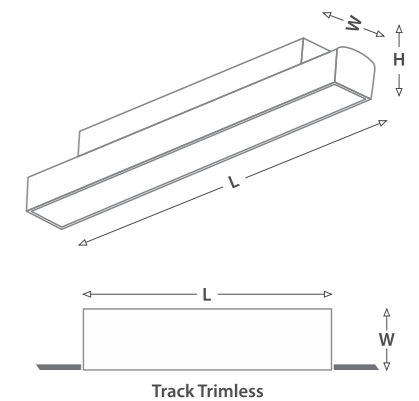

Wattage (W)		7W	15W	22W
LUMEN OUTPUT	N 4000K	700	1500	2200
	W 3000K	630	1350	2090
SYSTEM EFFICIENCY	Driver Rating	48V DC	48V DC	48V DC
	UGR Rating	>25	>25	>25
DIMENSIONS (in mm)	Size	L 233 W 22	H 463 W 22	L 693 W 22
	Height	H 43	H 43	H 43
Recessed (Trimless)				
Track Size	L	500 / 1000 / 2000		
	W	67		
	H	54		
Cutout	Ø	30		
Surface mounted / Pendant / Recessed				
Track Size	L	500 / 1000 / 2000		
	W	27 (23mm Inner width)		
	H	54		

SYSTEM SPEC	Housing	Aluminum	
	LED Make	Edison	
BEAM ANGLES	Driver Brand	Meanwell (External)	
	7W, 15W, 22W		
COLOUR OPTIONS	100°		
	Black		
CRI	TEMP	IP RATING	INPUT
>80	0-45°	IP-20	48VDC