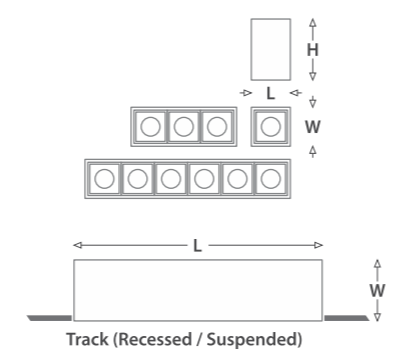

Wattage (W)		2W	6W	12W	18W
LUMEN OUTPUT	N 4000K	150	450	900	1350
	W 3000K	140	420	840	1260
SYSTEM EFFICIENCY	No. of LEDs	1	3	6	6
	THD (%)	-	-	-	-
	Driver Rating (For 1 Spot)	24V DC 90mA	24V DC 250mA	24V DC 500mA	24V DC 750mA
	Beam Angle	23°	23°	23°	23°
DIMENSIONS (in mm)	Size L	34	94	165	323
	W	34	34	34	34
	Height H	56	56	56	56
Track Size	L	500 / 1000 / 2000			
	W	40			

SYSTEM SPECS		Aluminum	
Housing	LED Make	Osram	Meanwell (External)
Driver Brand	Meanwell (External)		

BEAM ANGLES	
2W, 6W, 12W, 18W	23°

CRI	TEMP	IP RATING	INPUT
>80	0-50°	IP-20	24VDC