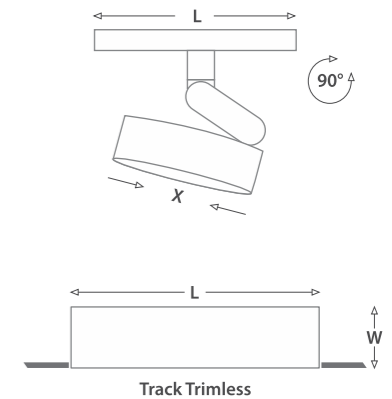

Wattage (W)	12W
LUMEN OUTPUT	N 4000K	1200
	W 3000K	1080
SYSTEM EFFICIENCY	No. of LEDs	-
	Driver Rating	48V DC
	UGR Rating	>25
DIMENSIONS (in mm)	Diameter Ø	113
	Height H	35
	Adapter L	185

Recessed (Trimless)		
Track Size	L	500 / 1000 / 2000
	W	67
	H	54
Cutout	Ø	30

Surface mounted / Pendant / Recessed		
Track Size	L	500 / 1000 / 2000
	W	27 (23mm Inner width)
	H	54

SYSTEM SPEC	Housing	Aluminum
	LED Make	Edison
	Driver Brand	Meanwell (External)

BEAM ANGLES	12W	
		100°

COLOUR OPTIONS	Black

CRI	TEMP	IP RATING	INPUT
>80	0-45°	IP-20	48VDC