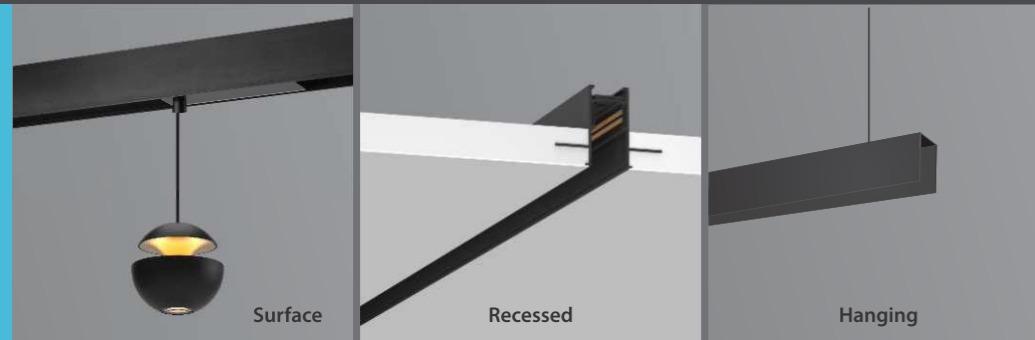

MARBUL PLUS

LFTL1124 L

MEGNETIC TRACK LIGHTS

MARBUL PLUS

LFTL1124 M

MEGNETIC TRACK LIGHTS

Wattage (W)	8W	
LUMEN OUTPUT	N 4000K	800
	W 3000K	760
SYSTEM EFFICIENCY	No. of LEDs	-
	Driver Rating	48V DC
	UGR Rating	>9 >9
DIMENSIONS (in mm)	Diameter Ø	100 100
	Height H	97 97
	Adapter L	185 185
	Hanging wire L	1.5m 1.5m
Recessed (Trimless)		
Track Size	L	500 / 1000 / 2000
	W	67
	H	54
	Ø	30
Surface mounted / Pendant / Recessed		
Track Size	L	500 / 1000 / 2000
	W	27 (23mm Inner width)
	H	54
	Ø	30