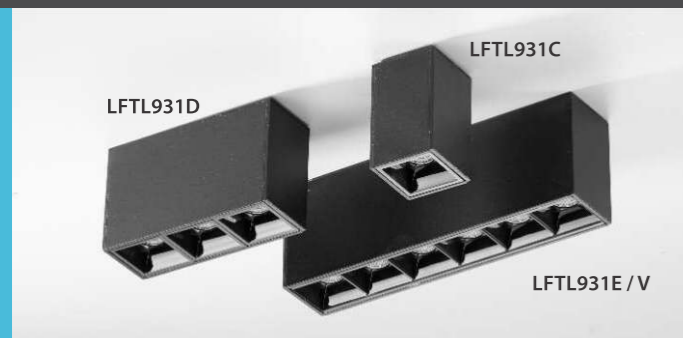

DIMMABLE

MARBUL

LFTL931 A/B/K/F/S/G

MAGNETIC TRACK LIGHTS

DIMMABLE

Wattage (W)		2W	6W	12W	18W
LUMEN OUTPUT	N 4000K	150	450	900	1350
	W 3000K	140	420	840	1260
SYSTEM EFFICIENCY	No. of LEDs	1	3	6	6
	THD (%)	-	-	-	-
	Driver Rating (For 1 Spot)	24V DC 90mA	24V DC 250mA	24V DC 500mA	24V DC 750mA
	Beam Angle	23°	23°	23°	23°
DIMENSIONS (in mm)	Size L	34	94	165	323
	W	34	34	34	34
	Height H	56	56	56	56
Track Size	L	500 / 1000 / 2000			
	W	40			