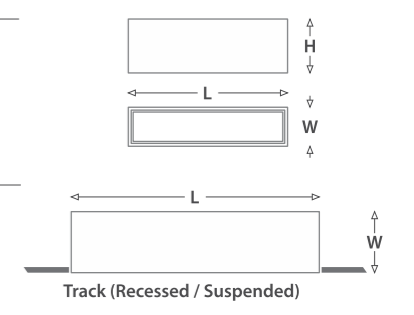

Wattage (W)		10W	20W	30W
LUMEN OUTPUT	N 4000K	750	1500	2250
	W 3000K	700	1400	2100
SYSTEM EFFICIENCY	No. of LEDs	24	48	72
	THD (%)	-	-	-
	Driver Rating (For 1 Spot)	24V DC 420mA	24V DC 850mA	24V DC 1250mA
	Beam Angle	120°	120°	120°
DIMENSIONS (in mm)	Size L	320	640	960
	W	34	34	34
	Height H	56	56	56
Track Size	L	500 / 1000 / 2000		
	W	40		

SYSTEM SPECS		Aluminum	
Housing	LED Make	Bridgelux	Meanwell (External)
Driver Brand	Meanwell (External)		

BEAM ANGLES	
10W, 20W, 30W	120°

CRI	TEMP	IP RATING	INPUT
>80	0-50°	IP-20	24VDC