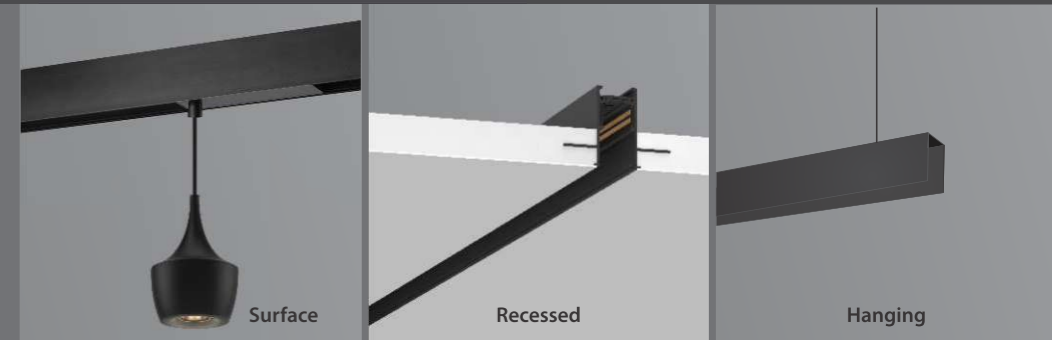

MARBUL PLUS

LFTL1124 I

MEGNETIC TRACK LIGHTS