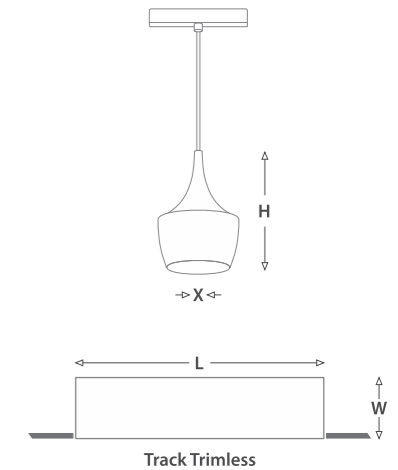

Wattage (W)		5W
LUMEN OUTPUT	N 4000K	550
	W 3000K	525
SYSTEM EFFICIENCY	No. of LEDs	-
	Driver Rating	48V DC
	UGR Rating	>9
DIMENSIONS (in mm)	Diameter Ø	79
	Height H	120
	Adapter L	185
	Hanging wire L	1.5m
Recessed (Trimless)		
Track Size	L	500 / 1000 / 2000
	W	67
	H	54
	Ø	30
Surface mounted / Pendant / Recessed		
Track Size	L	500 / 1000 / 2000
	W	27 (23mm Inner width)
	H	54

SYSTEM SPEC	Housing	Aluminum	
	LED Make	Cree	
	Driver Brand	Meanwell (External)	
BEAM ANGLES	5W	36°	
	COLOUR OPTIONS	Black	
CRI	TEMP	IP RATING	INPUT
>80	0-45°	IP-20	48VDC