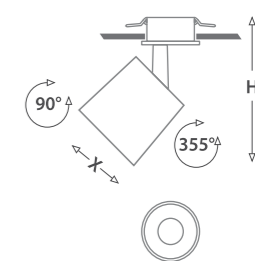

Wattage (W)		12W	18W	30W
LUMEN OUTPUT	N 4000K	1336	1986	3128
	W 3000K	1262	1881	2924

SYSTEM EFFICIENCY		1	1	1
No. of LEDs				
THD (%)		20	20	15
Power Factor		>0.9	>0.9	>0.95
Driver Rating		36V DC 300mA	36V DC 400mA	36V DC 750mA

DIMENSIONS (in mm)		81	81	92
Lamp Diameter Ø				
Height H		81	81	92
Total Width W		100	100	100
Height H		140	140	150
Cutout Ø		90	90	90

SYSTEM SPECS		Aluminum
Housing		Cree
LED Make		BAG
Driver Brand		

BEAM ANGLES		15°	23°	30°	45°	60°

COLOUR OPTIONS		White	Black

CRI	TEMP	IP RATING	INPUT
80	0-50°	IP-20	240V/ 50Hz