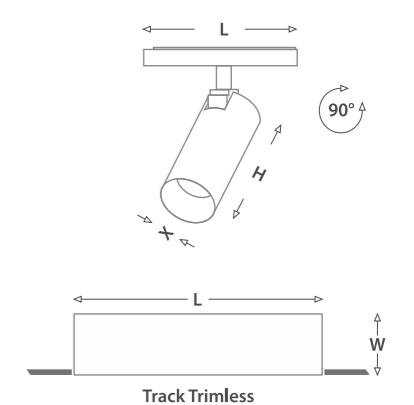

5W	12W	20W	
LUMEN OUTPUT	N 4000K	550	1320	2200	
	W 3000K	525	1260	2100	
SYSTEM EFFICIENCY	No. of LEDs	1	1	1	
	Driver Rating	48V DC	48V DC	48V DC	
	UGR Rating	>14	>14	>14	
DIMENSIONS (in mm)	Diameter Ø	40	60	80	
	Height H	90	121	151	
	Adapter L	185	185	185	
	Recessed (Trimless)				
Track Size	L	500 / 1000 / 2000			
	W	67			
	H	54			
	Cutout Ø	30			
Surface mounted / Pendant / Recessed					
Track Size	L	500 / 1000 / 2000			
	W	27 (23mm Inner width)			
	H	54			

SYSTEM SPEC	Housing	Aluminum	
	LED Make	Cree	
BEAM ANGLES	Driver Brand	Meanwell (External)	
	5W,12W,20W		
COLOUR OPTIONS			
		Black	
CRI	TEMP	IP RATING	INPUT
>80	0-45°	IP-20	48VDC