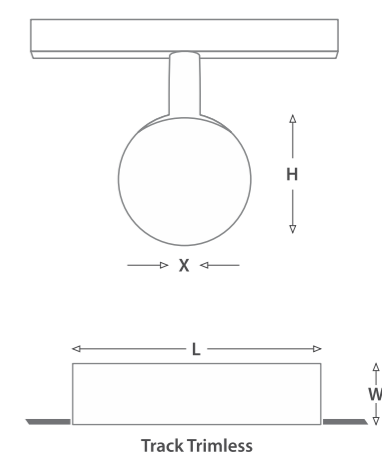

Wattage (W)	6W	3W
LUMEN OUTPUT	N 4000K	600	300
	W 3000K	570	285
SYSTEM EFFICIENCY	No. of LEDs	-	-
	Driver Rating	48V DC	48V DC
	UGR Rating	>25	>25
DIMENSIONS (in mm)	Diameter Ø	60	60
	Height	108	108
	Adapter L	185	185

Recessed (Trimless)			
Track Size	L	500 / 1000 / 2000	
	W	67	
	H	54	
Cutout	Ø	30	
Surface mounted / Pendant / Recessed			
Track Size	L	500 / 1000 / 2000	
	W	27 (23mm Inner width)	
	H	54	

SYSTEM SPEC	Housing	Aluminum	
	LED Make	Cree	
BEAM ANGLES	Driver Brand	Meanwell (External)	
	6W,3W		
COLOUR OPTIONS	100°		
	Black	White	
CRI	TEMP	IP RATING	INPUT
>80	0-45°	IP-20	48VDC