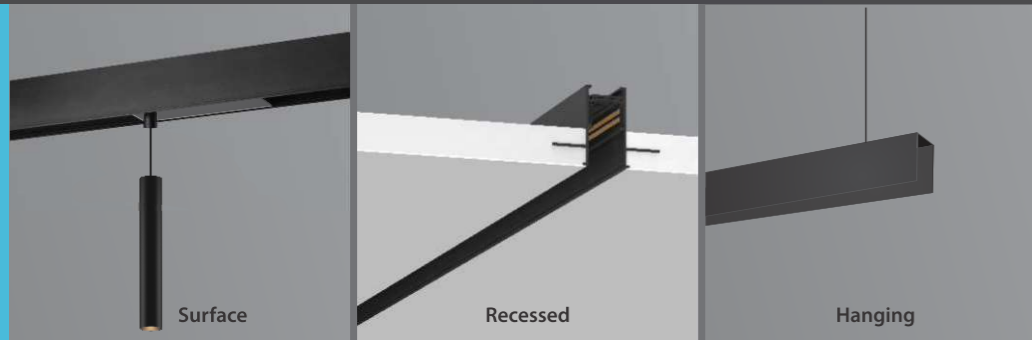

MARBUL PLUS

LFTL1124 H

MEGNETIC TRACK LIGHTS

MARBUL PLUS

LFTL1124 I

MEGNETIC TRACK LIGHTS