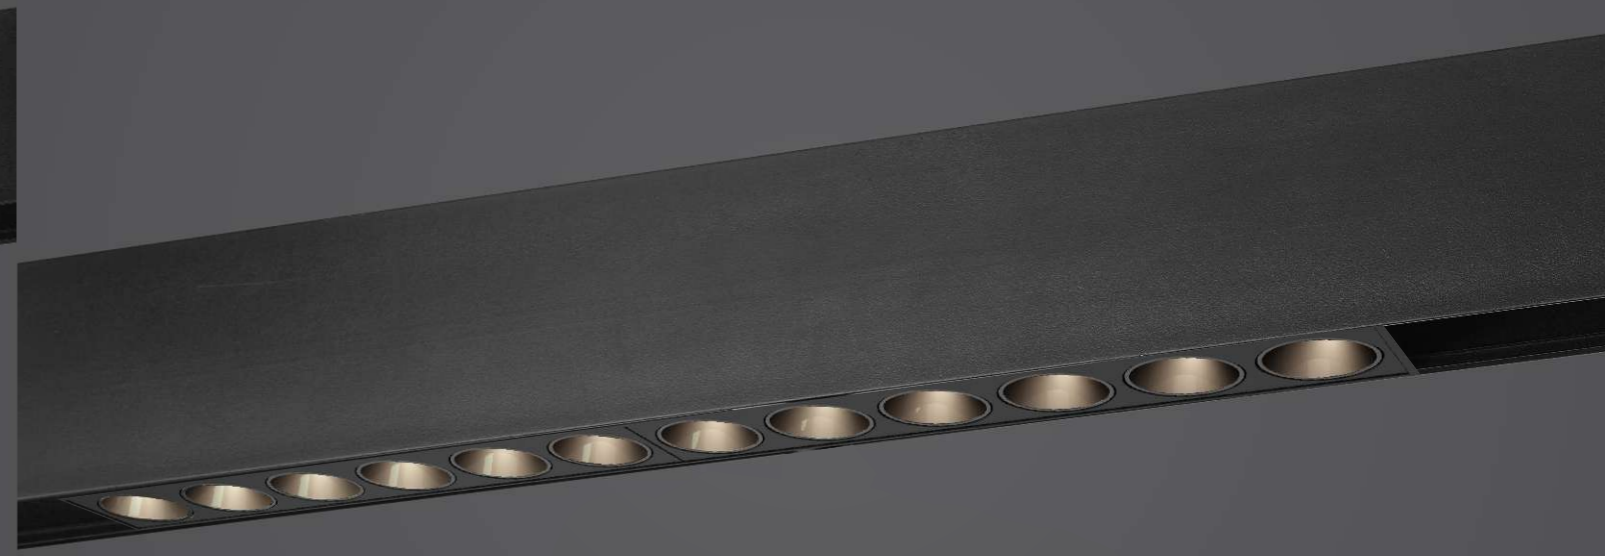

MARBUL PLUS

LFTL1124 D

MEGNETIC TRACK LIGHTS

MARBUL PLUS

LFTL1124 E

MEGNETIC TRACK LIGHTS