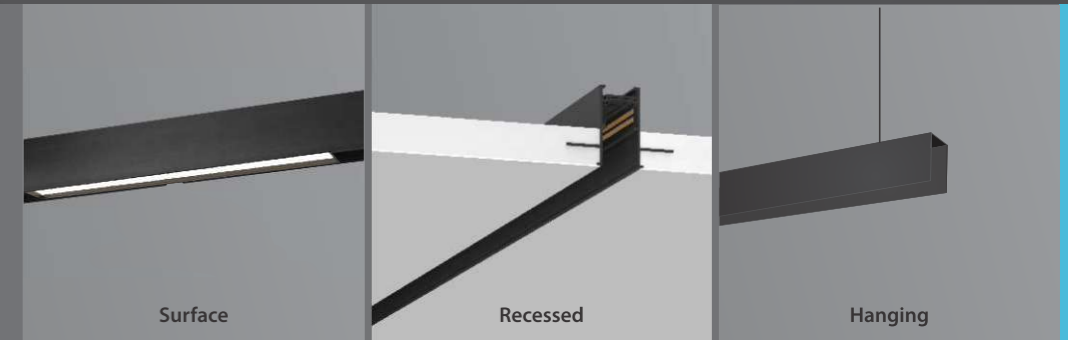

MARBUL PLUS

LFTL1124 F

MEGNETIC TRACK LIGHTS

MARBUL PLUS

LFTL1124 G

MEGNETIC TRACK LIGHTS