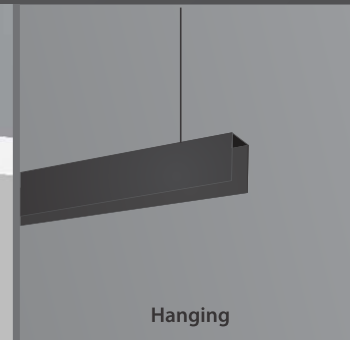

BEAM ANGLES	12W	
		100°

COLOUR OPTIONS	Black
----------------	-------

CRI	TEMP	IP RATING	INPUT
>80	0-45°	IP-20	48VDC

MARBUL PLUS

LFTL1124 E

MEGNETIC TRACK LIGHTS

48 V DC

		Wattage (W)	6W	12W	18W
LUMEN OUTPUT	N	4000K	660	1320	1980
	W	3000K	630	1260	1890
SYSTEM EFFICIENCY	No. of LEDs		6	12	18
	Driver Rating		48V DC	48V DC	48V DC
	UGR Rating		>9	>9	>9
DIMENSIONS (in mm)	Size	L	119	233	348
		W	22	22	22
	Height	H	43	43	43
	Recessed (Trimless)				
Cutout	Track Size	L	500 / 1000 / 2000		
		W	67		
		H	54		
		Ø	30		
Surface mounted / Pendant / Recessed					
Track Size	L	500 / 1000 / 2000			
	W	27 (23mm Inner width)			
	H	54			