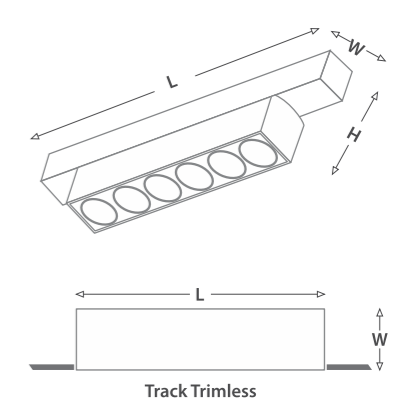

Wattage (W)		6W	12W	18W
LUMEN OUTPUT	N 4000K	660	1320	1980
	W 3000K	630	1260	1890
SYSTEM EFFICIENCY	No. of LEDs	6	12	18
	Driver Rating	48V DC	48V DC	48V DC
UGR Rating		>9	>9	>9
DIMENSIONS (in mm)	Size L	119	233	348
	W	22	22	22
	Height H	43	43	43
Recessed (Trimless)				
Track Size	L	500 / 1000 / 2000		
	W	67		
	H	54		
	Ø	30		
Surface mounted / Pendant / Recessed				
Track Size	L	500 / 1000 / 2000		
	W	27 (23mm Inner width)		
	H	54		

SYSTEM SPEC	Housing	Aluminum	
	LED Make	Osram	
Driver Brand		Meanwell (External)	
BEAM ANGLES	6W, 12W, 18W	30°	
	COLOUR OPTIONS		Black
CRI	TEMP	IP RATING	INPUT
>80	0-45°	IP-20	48VDC