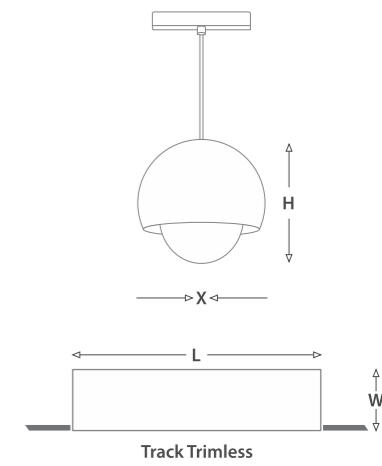

Wattage (W)	8W
LUMEN OUTPUT	N 4000K	800
	W 3000K	760
SYSTEM EFFICIENCY	No. of LEDs	-
	Driver Rating	48V DC
	UGR Rating	>11
DIMENSIONS (in mm)	Diameter Ø	85
	Height H	76
	Adapter L	115
	Hanging wire L	1.5m

Recessed (Trimless)		
Track Size	L	500 / 1000 / 2000
	W	67
	H	54
Cutout	Ø	30
Surface mounted / Pendant / Recessed		
Track Size	L	500 / 1000 / 2000
	W	27 (23mm Inner width)
	H	54

SYSTEM SPEC	Housing	Aluminum
	LED Make	Cree
BEAM ANGLES	Driver Brand	Meanwell (External)
	8W	
COLOUR OPTIONS	40°	
	Black	
CRI	>80	
TEMP	0-45°	
IP RATING	IP-20	
INPUT	48VDC