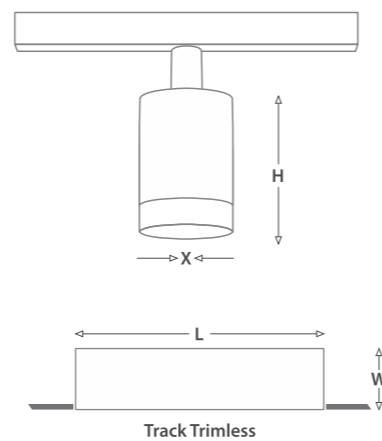

Wattage (W)		5W	10W
LUMEN OUTPUT	N 4000K	550	1100
	W 3000K	525	1050
SYSTEM EFFICIENCY		-	-
No. of LEDs		48V DC	48V DC
Driver Rating		>9	>9
UGR Rating			
DIMENSIONS (in mm)			
Diameter	Ø	50	50
Height	H	73	73
Adapter	L	185	185
Recessed (Trimless)			
Track Size	L	500 / 1000 / 2000	
	W	67	
	H	54	
	Ø	30	
Surface mounted / Pendant / Recessed			
Track Size	L	500 / 1000 / 2000	
	W	27 (23mm Inner width)	
	H	54	

SYSTEM SPEC	Housing	Aluminum	
	LED Make	Cree	
	Driver Brand	Meanwell (External)	
BEAM ANGLES			
	5W, 10W	36°	
COLOUR OPTIONS			
	Black		
CRI	TEMP	IP RATING	INPUT
>80	0-45°	IP-20	48VDC

Track Trimless

Wattage (W)		6W	3W
LUMEN OUTPUT	N 4000K	600	300
	W 3000K	570	285
SYSTEM EFFICIENCY		-	-
No. of LEDs		48V DC	48V DC
Driver Rating		>25	>25
UGR Rating			
DIMENSIONS (in mm)			
Diameter	Ø	60	60
Height	H	108	108
Adapter	L	185	185
Recessed (Trimless)			
Track Size	L	500 / 1000 / 2000	
	W	67	
	H	54	
	Ø	30	
Surface mounted / Pendant / Recessed			
Track Size	L	500 / 1000 / 2000	
	W	27 (23mm Inner width)	
	H	54	

SYSTEM SPEC	Housing	Aluminum	
	LED Make	Cree	
	Driver Brand	Meanwell (External)	
BEAM ANGLES			
	6W, 3W	100°	
COLOUR OPTIONS			
	Black	White	
CRI	TEMP	IP RATING	INPUT
>80	0-45°	IP-20	48VDC