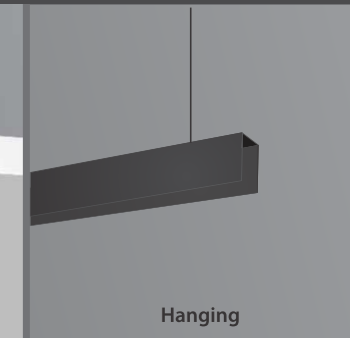

MARBUL PLUS

LFTL1124 L

MEGNETIC TRACK LIGHTS

48 V DC

Wattage (W)	8W	
LUMEN OUTPUT	N 4000K	800
	W 3000K	760
SYSTEM EFFICIENCY	No. of LEDs	-
	Driver Rating	48V DC
	UGR Rating	>9 >9
DIMENSIONS (in mm)	Diameter Ø	100 100
	Height H	97 97
	Adapter L	185 185
	Hanging wire L	1.5m 1.5m

Recessed (Trimless)		
Track Size L	500 / 1000 / 2000	
W	67	
H	54	
Cutout Ø	30	

Surface mounted / Pendant / Recessed		
Track Size L	500 / 1000 / 2000	
W	27 (23mm Inner width)	
H	54	

SYSTEM SPEC	Housing	Aluminum
	LED Make	Cree
	Driver Brand	Meanwell (External)

BEAM ANGLES	8W
	36°

COLOUR OPTIONS	Black
	Champagne Gold

CRI	TEMP	IP RATING	INPUT
>80	0-45°	IP-20	48VDC