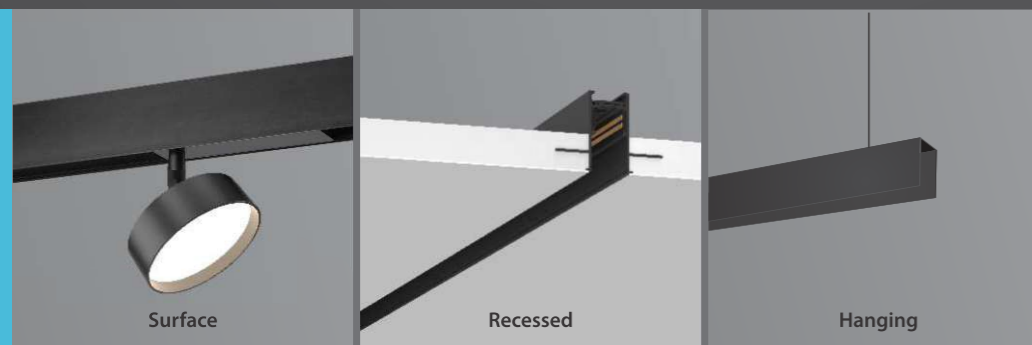

Wattage (W)		12W
LUMEN OUTPUT	N 4000K	1200
	W 3000K	1080
SYSTEM EFFICIENCY	No. of LEDs	-
	Driver Rating	48V DC
UGR Rating		>25
DIMENSIONS (in mm)	Diameter Ø	113
	Height H	35
	Adapter L	185
Recessed (Trimless)		
Track Size	L	500 / 1000 / 2000
	W	67
	H	54
	Ø	30
Surface mounted / Pendant / Recessed		
Track Size	L	500 / 1000 / 2000
	W	27 (23mm Inner width)
	H	54