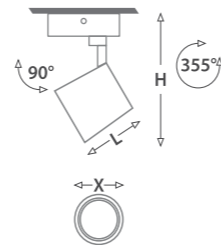

FUNNEL

SURFACE SPOT LIGHT

LFSS1079A,B

Accessories

ANTI-GLARE

TILTABLE

FUNNEL

SPOT LIGHT

LFSL1079A,B

Accessories

ANTI-GLARE

TILTABLE

Wattage (W)		12W	18W	30W
LUMEN OUTPUT	N 4000K	1336	1986	3128
	W 3000K	1262	1881	2924

SYSTEM EFFICIENCY		1	1	1
No. of LEDs				
THD (%)		20	20	15
Power Factor		>0.9	>0.9	>0.95
Driver Rating		36V DC 300mA	36V DC 400mA	36V DC 750mA

DIMENSIONS (in mm)		81	81	92
Lamp Diameter Ø				
Height H		81	81	92
Total Width W		110	110	137
Height H		150	150	165

SYSTEM SPECS		Aluminum
Housing		Cree
LED Make		BAG
Driver Brand		

BEAM ANGLES		15°	23°	30°	45°	60°

COLOUR OPTIONS		White	Black

CRI	TEMP	IP RATING	INPUT
80	0-50°	IP-20	240V/ 50Hz

Wattage (W)		12W	18W	30W
LUMEN OUTPUT	N 4000K	1336	1986	3128
	W 3000K	1262	1881	2924

SYSTEM EFFICIENCY		1	1	1
No. of LEDs				
THD (%)		20	20	15
Power Factor		>0.9	>0.9	>0.95
Driver Rating		36V DC 300mA	36V DC 400mA	36V DC 750mA

DIMENSIONS (in mm)		81	81	92
Lamp Diameter Ø				
Height H		81	81	92
Total Width W		100	100	100
Height H		140	140	150
Cutout Ø		90	90	90

SYSTEM SPECS		Aluminum
Housing		Cree
LED Make		BAG
Driver Brand		

BEAM ANGLES		15°	23°	30°	45°	60°

COLOUR OPTIONS		White	Black

CRI	TEMP	IP RATING	INPUT
80	0-50°	IP-20	240V/ 50Hz