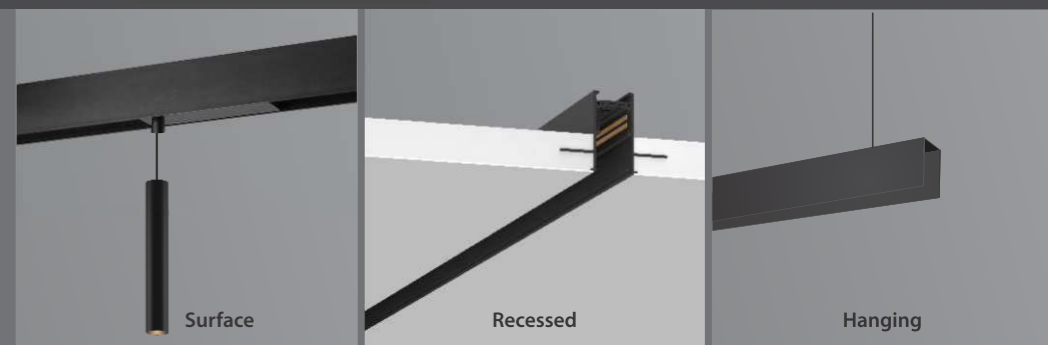

MARBUL PLUS

LFTL1124 H

MEGNETIC TRACK LIGHTS

48 V DC