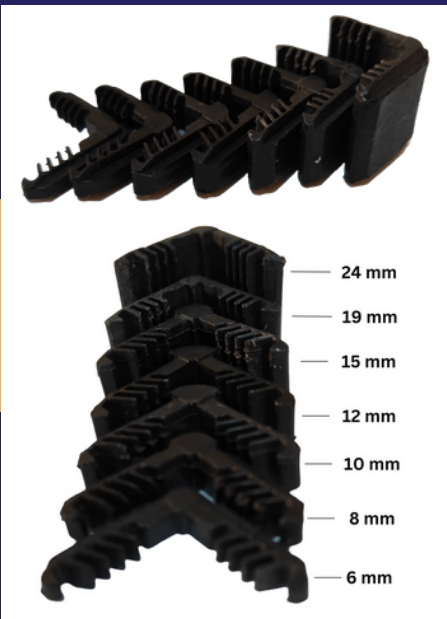

Join us as we blend tradition with innovation to create exceptional products that stand the test of time.

PVC PACKING SHIM

PVC Glass Packer (Shim)

Product Code	L x W x H
FA - 001	100 x 25 x 1MM
FA - 002	100 x 25 x 2MM
FA - 003	100 x 25 x 5MM

M.R.P : Starting From 90 paise/ per pc

INTERLOCK CAP

SERIES: 25MM | 27MM | 29MM

M.R.P : [Price on Request](#)

PLASTIC L CORNER KEYS

Aluminium Space Bar

Corner keys

SIZES : 6mm , 8mm , 10mm ,
12mm , 15mm , 19mm , 24mm