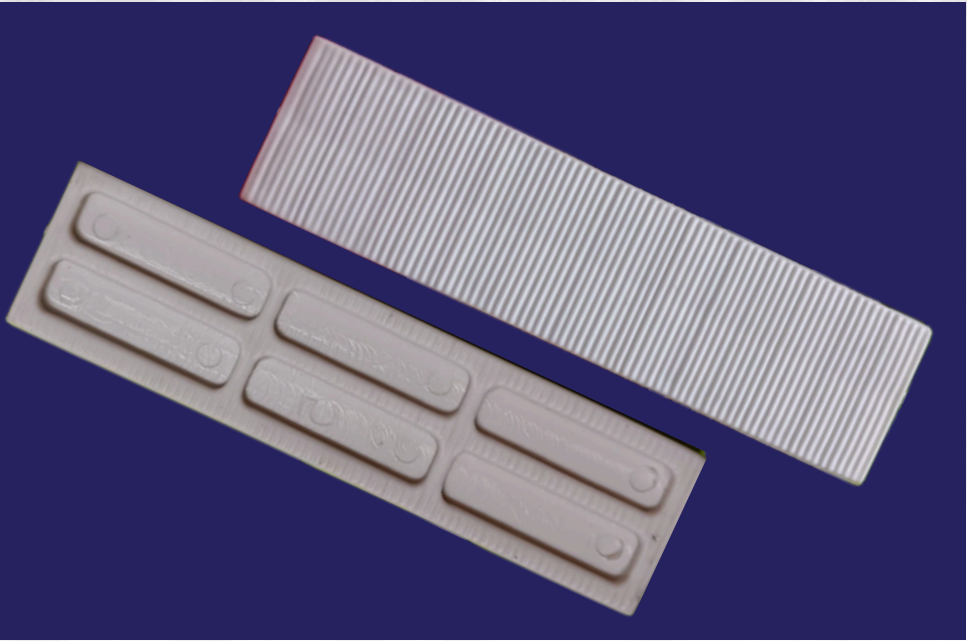

Our Product Portfolio

We offer a range of precision-engineered products that enhance the performance and aesthetics of modern windows and doors, including:

- **PVC Packing Shims:** For secure and efficient sealing.
- **Interlock Caps:** Designed for sliding window accessories to ensure smooth operation.
- **Frame Wing Connectors:** Built for stability and durability.

Join us as we blend tradition with innovation to create exceptional products that stand the test of time.

PVC PACKING SHIM

PVC Glass Packer (Shim)

Product Code	L x W x H
FA - 001	100 x 25 x 1MM
FA - 002	100 x 25 x 2MM
FA - 003	100 x 25 x 5MM

M.R.P : Starting From 90 paise/ per pc

INTERLOCK CAP

SERIES: 25MM | 27MM | 29MM

M.R.P : [Price on Request](#)

PLASTIC L CORNER KEYS

Aluminium Space Bar

Corner keys

SIZES : 6mm , 8mm , 10mm ,
12mm , 15mm , 19mm , 24mm