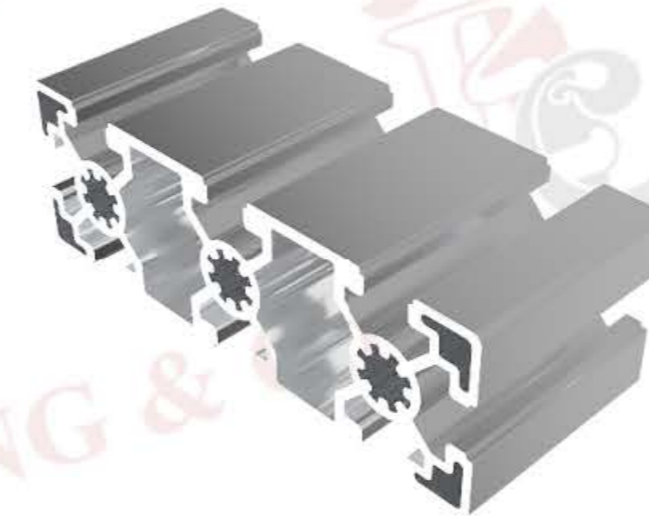

Profile Size (mm)	Part Number	Slot Width (mm)	Wt. Range (kg/m)
40x120	JA23-10-40120	10	3.310-3.730