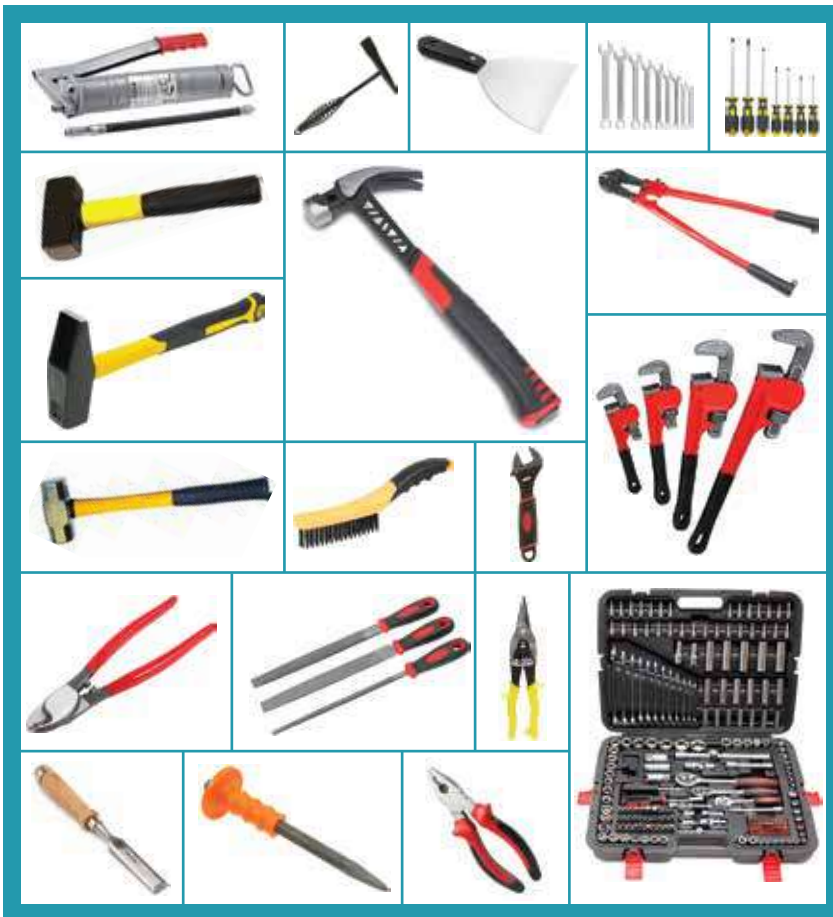

TOOLS

We deal in a wide range of Hand Tools, Power Tools, Agricultural Tools, Carpentry Tools and other allied items. These tools are designed for a particular job and widely used by customers in Do-It-Yourself projects. Tools offered below make your work easier & eliminate the risk of mishaps.

HAND TOOLS

- Sledge Hammer
- Claw Hammer
- Mechanist Hammer
- Stoning Hammer
- Chipping Hammer
- Adjustable Wrench
- Pipe Wrench
- Grease Gun
- Screw Driver Set
- Wire Brush
- SS Scrapper
- Bolt Cutter
- Spanners
- Cold Chisel
- Brass Spanner
- Brass Hammer
- Pliers
- Snipper

Whether it is building houses, apartment buildings, hospitals, schools, or any other type of structure, the construction industry needs skilled workers and quality tools. We will solve all your problems related to tools and equipment for any type of construction as well as demolition.