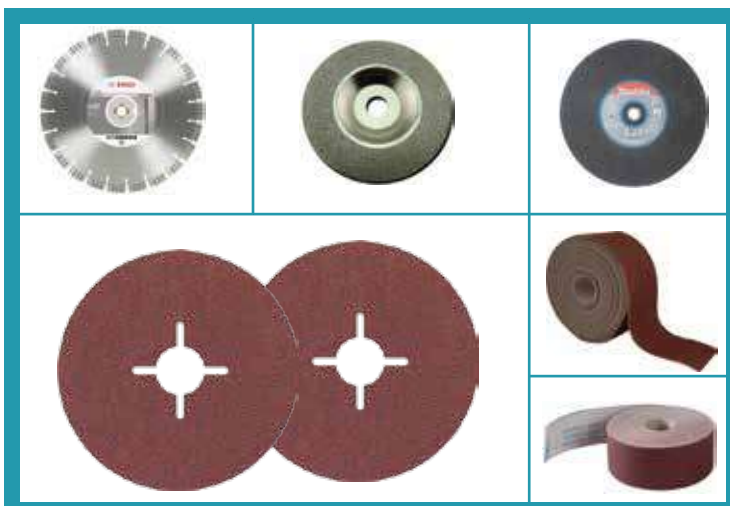

ABRASIVE

- Sand Paper
- Emery Paper
- Sand and Emery paper rolls
- Diamond Cutting Disc
- Sanding Disc
- Metal Cutting Disc
- Metal Grinding Disc
- Stone Cutting Disc