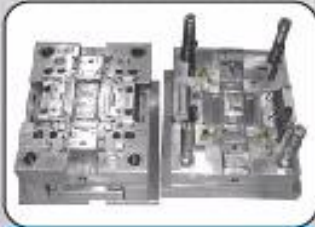

رويال براس لتجارة الحديد

**ROYAL BRASS
STEEL TRADING L.L.C.**

*"Your Preferred
Steel Partner"*

TOOL STEEL

Tool Steel/ Die Steel

- 1.2311
- 1.2312
- 1.2316
- 1.251
- 1.2738
- 2714
- 2080 (D3)
- 2344 (H13)
- 2379 (D2)
- 2767 Tool Steel
- H13 Tool Steel
- P20 Tool Steel